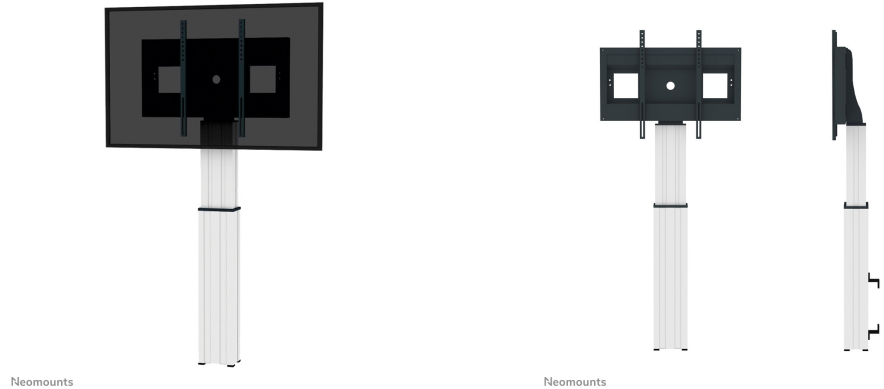

#### FUNCIONALIDAD

Tipo	Fijo
Ajuste de altura	119-169 cm
Ajuste de ancho	89 cm
Bloqueable	Bloqueable - Candado no incluido
Tipo de ajuste	Motorizado

**El PLASMA-W2500SILVER es un soporte de pared motorizado para pantallas de hasta 100".**

With the Neomounts PLASMA-W2500SILVER automatic height adjustable floor stand you place a large format flat screen on the floor and anchor it to the wall with the included wall mounts (7 cm distance). Get optimal positioning for both standing and seated audiences, in any application, in any part of your location. Perfect to use in a class room, boardroom, presentation room or public entrance.

The PLASMA-W2500SILVER is suited for screens between 42" - 100" and has a load capacity of 150 kg. The mount is suitable for screens with a VESA hole pattern of 200x200 to 800x600 mm.

The mobile electric floor lift is automatically height adjustable over a height of 50 cm with a remote control. From the floor to the center the distance of the screen is variable from 119-169 cm. The position can be perfectly leveled with four adjustable feet under the central column.

Behind the screen is a 6 cm deep space available to mount a media player or mini-computer. Cables can be guided at the back of the mount. The Neomounts PLASMA-W2500SILVER comes in a RAL 9006 color and all installation material is included with the product. Warranty: 5 year.